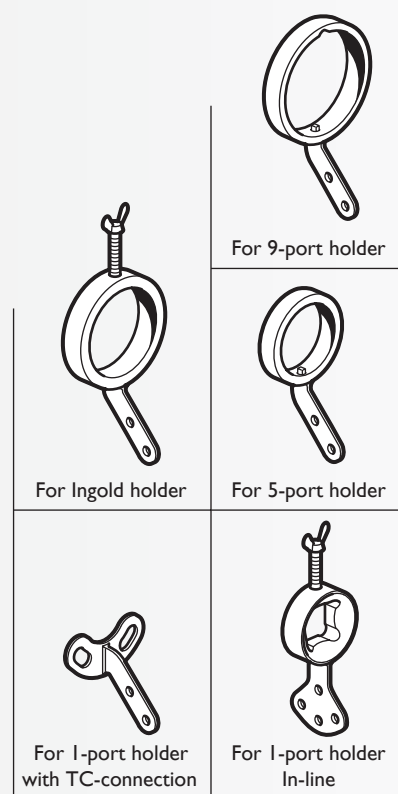

# NovaSeptum<sup>®</sup> Single Sampling Unit Bag Rack

A001, A002, A003, A004, A005

## Assembly Guide

1

For 9-port holder

For Ingold holder

For 5-port holder

For 1-port holder  
with TC-connection

For 1-port holder  
In-line