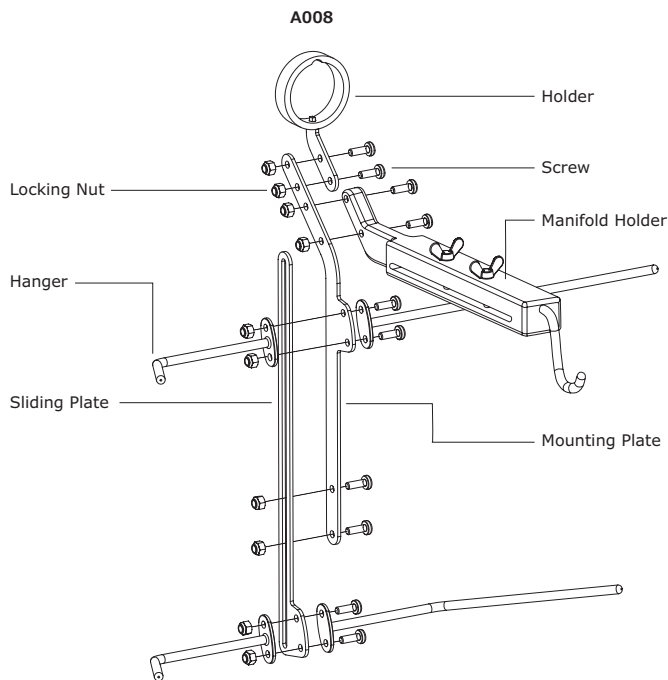

NovaSeptum® Bag Rack for Multi-Sampling Units

Product Description

The NovaSeptum® bag rack for multi-sampling units is designed to easily load and unload NovaSeptum® sampling units. It is fully adjustable and available for all standard holders. A certificate of quality is included in each box.

NovaSeptum® Bag Rack for Multi-Sampling Units

Specifications

Materials of Construction

Mounting plate	Stainless steel in compliance with ASTM® 316
Sliding plate	Stainless steel in compliance with ASTM® 316
Hanger	Stainless steel in compliance with ASTM® 316
Manifold holder	Polyacetale copolymere
Holder	Stainless steel in compliance with ASTM® 316
Screw	Stainless steel in compliance with A4
Locking nut	Stainless steel in compliance with A4
Wing screw	Stainless steel in compliance with A2/A4

Nominal Dimensions

Bag rack (length x width x height)	A006	300 mm x 35 mm x 315–515 mm (11.8 in. x 1.3 in. x 12.4–20.2 in.)
	A007	300 mm x 60 mm x 240–440 mm (11.8 in. x 2.3 in. x 9.4–17.3 in.)
	A008	300 mm x 90 mm x 290–490 mm (11.8 in. x 3.5 in. x 11.4–19.3 in.)
	A009	300 mm x 60 mm x 290–490 mm (11.8 in. x 2.3 in. x 11.4–19.3 in.)
	A010	300 mm x 55 mm x 310–510 mm (11.8 in. x 2.1 in. x 12.2–20.0 in.)
	A011	300 mm x 90 mm x 290–490 mm (11.8 in. x 3.5 in. x 11.4–19.3 in.)
	A012	300 mm x 60 mm x 290–490 mm (11.8 in. x 2.3 in. x 11.4–19.3 in.)
	Weight	0.6 kg
Maximum load	5 kg	