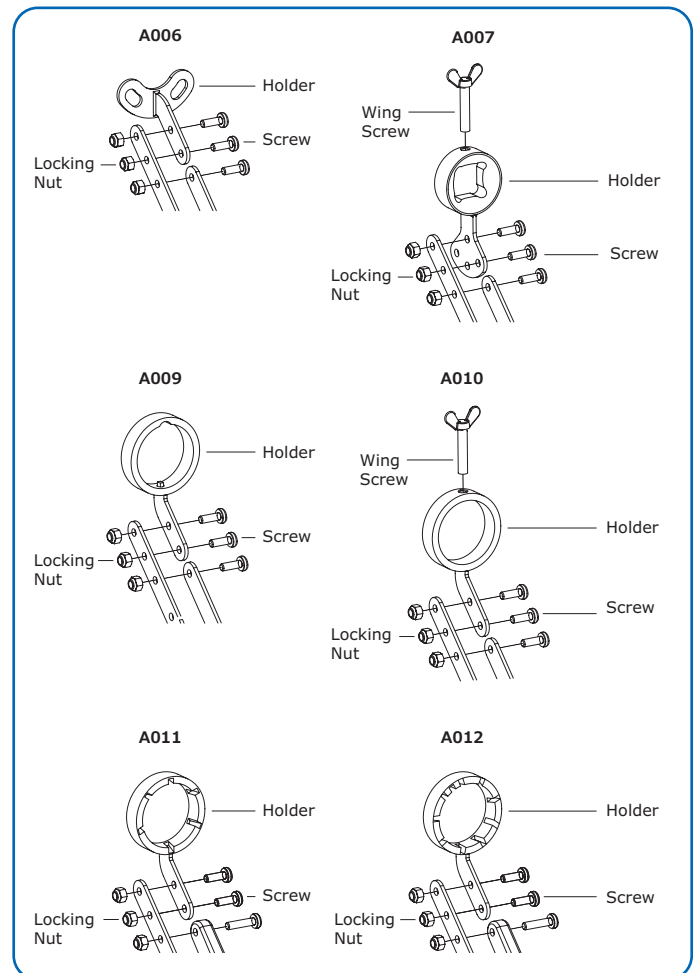

NovaSeptum® Bag Rack for Multi-Sampling Units

Product Description

The NovaSeptum® bag rack for multi-sampling units is designed to easily load and unload NovaSeptum® sampling units. It is fully adjustable and available for all standard holders. A certificate of quality is included in each box.

NovaSeptum® Bag Rack for Multi-Sampling Units

Specifications

Materials of Construction

Mounting plate	Stainless steel in compliance with ASTM® 316
Sliding plate	Stainless steel in compliance with ASTM® 316
Hanger	Stainless steel in compliance with ASTM® 316
Manifold holder	Polyacetale copolymere
Holder	Stainless steel in compliance with ASTM® 316
Screw	Stainless steel in compliance with A4
Locking nut	Stainless steel in compliance with A4
Wing screw	Stainless steel in compliance with A2/A4

Nominal Dimensions

Bag rack (length x width x height)	A006	300 mm x 35 mm x 315–515 mm (11.8 in. x 1.3 in. x 12.4–20.2 in.)
	A007	300 mm x 60 mm x 240–440 mm (11.8 in. x 2.3 in. x 9.4–17.3 in.)
	A008	300 mm x 90 mm x 290–490 mm (11.8 in. x 3.5 in. x 11.4–19.3 in.)
	A009	300 mm x 60 mm x 290–490 mm (11.8 in. x 2.3 in. x 11.4–19.3 in.)
	A010	300 mm x 55 mm x 310–510 mm (11.8 in. x 2.1 in. x 12.2–20.0 in.)
	A011	300 mm x 90 mm x 290–490 mm (11.8 in. x 3.5 in. x 11.4–19.3 in.)
	A012	300 mm x 60 mm x 290–490 mm (11.8 in. x 2.3 in. x 11.4–19.3 in.)
	Weight	0.6 kg
Maximum load	5 kg	

NovaSeptum® Holder (mm O.D.ø)	Cat. No.
1-port holder, TC 25/NAC 18	A006
1-port holder, TC 25 in-line	A007
5-port holder, TC 50.5 for NAC-A, NAC-D, NAC-I, NAC-S	A008
9-port holder, TC 64 for NAC-A, NAC-D, NAC-I, NAC-S	A009
Ingold® holder	A010
5-port holder, TC 50.5 for NAC-USI, NAC-USM	A011
9-port holder, TC 64 for NAC-USI, NAC-USM	A012